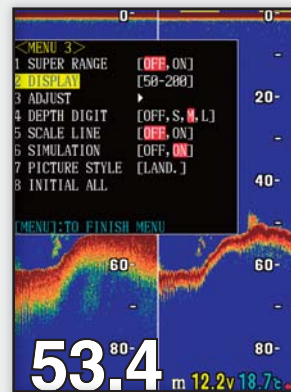

# HE-881

50&200kHz Model

**MADE IN JAPAN**

**Dimension**

**Specifications**

Display	<b>8.4 inch LCD</b>
Number of Pixel	<b>640 × 480</b>
Operating Voltage	<b>11-35V DC</b>
Power Consumption	<b>12W</b>
Display Style	<b>Portrait, Landscape</b>
Dimension	<b>235(H) × 236(W) × 108(D)mm</b>
Weight	<b>Approx. 1.7kg</b>
Frequency & Power Output	<b>50/200kHz , 600W or 1,000W</b>
Depth Range	<b>5 to 1,000 Meters / Fathoms / Brazas 15 to 3,000 Feet</b>
Sweep Speed	<b>6 steps plus freeze</b>
Fish Alarm	<b>Off / Small / Large</b>
Depth Alarm	<b>Off / In Range / Out Range</b>
Expansion	<b>Off / Auto / Manual / Bottom Lock</b>
Expansion Rate	<b>×2 / ×4 / ×8</b>
Clean Echo	<b>Off / L / H</b>
Pulse Length	<b>Norm / Long</b>
Color Configuration	<b>6 Patterns</b>
Scale Unit	<b>Meters, Fathoms, Feet or Brazas</b>
Water Temperature	<b>Digital &amp; Graph (Optional sensor required)</b>
Water Temp. Alarm	<b>Off / On (Optional sensor required)</b>
Internal Simulation	<b>Off / On</b>
NMEA Output	<b>Depth (DBT sentence) Water Temp. (MTW sentence)</b>
Backlight	<b>Adjustable</b>
Language	<b>English / Spanish / Italian / Portuguese / Chinese / Korean / Thai</b>
Other Functions	<b>Auto Range (Off / On), Auto Gain (Off / Low / High), A-mode (Off / On), Background Color Selection (Black, Blue, White, Darkblue), NMEA Input (GGA, GLL, VTG)</b>

8.4" Clear Display Model

"Multi-Display Split"  
for your Preference

50/200kHz Dual Frequency

**Display View**

Multi-Lingual Menu

Black (Portrait)

White (Portrait)

Landscape