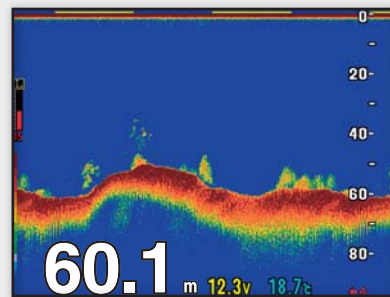

# HE-881

50&200kHz Model

**MADE IN JAPAN**

**Dimension**

**Specifications**

Display	<b>8.4 inch LCD</b>
Number of Pixel	<b>640 × 480</b>
Operating Voltage	<b>11-35V DC</b>
Power Consumption	<b>12W</b>
Display Style	<b>Portrait, Landscape</b>
Dimension	<b>235(H) × 236(W) × 108(D)mm</b>
Weight	<b>Approx. 1.7kg</b>
Frequency & Power Output	<b>50/200kHz , 600W or 1,000W</b>
Depth Range	<b>5 to 1,000 Meters / Fathoms / Brazas 15 to 3,000 Feet</b>
Sweep Speed	<b>6 steps plus freeze</b>
Fish Alarm	<b>Off / Small / Large</b>
Depth Alarm	<b>Off / In Range / Out Range</b>
Expansion	<b>Off / Auto / Manual / Bottom Lock</b>
Expansion Rate	<b>×2 / ×4 / ×8</b>
Clean Echo	<b>Off / L / H</b>
Pulse Length	<b>Norm / Long</b>
Color Configuration	<b>6 Patterns</b>
Scale Unit	<b>Meters, Fathoms, Feet or Brazas</b>
Water Temperature	<b>Digital &amp; Graph (Optional sensor required)</b>
Water Temp. Alarm	<b>Off / On (Optional sensor required)</b>
Internal Simulation	<b>Off / On</b>
NMEA Output	<b>Depth (DBT sentence) Water Temp. (MTW sentence)</b>
Backlight	<b>Adjustable</b>
Language	<b>English / Spanish / Italian / Portuguese / Chinese / Korean / Thai</b>
Other Functions	<b>Auto Range (Off / On), Auto Gain (Off / Low / High), A-mode (Off / On), Background Color Selection (Black, Blue, White, Darkblue), NMEA Input (GGA, GLL, VTG)</b>

8.4" Clear Display Model

"Multi-Display Split"  
for your Preference

50/200kHz Dual Frequency

**Display View**

Multi-Lingual Menu

Black (Portrait)

White (Portrait)

Landscape