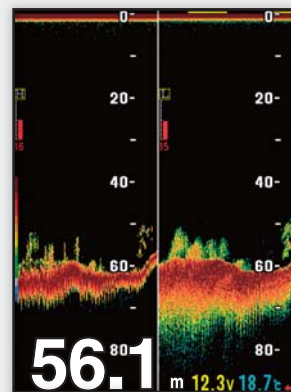

# HE-881

50&200kHz Model

**MADE IN JAPAN**

**Dimension**

**Specifications**

Display	<b>8.4 inch LCD</b>
Number of Pixel	<b>640 × 480</b>
Operating Voltage	<b>11-35V DC</b>
Power Consumption	<b>12W</b>
Display Style	<b>Portrait, Landscape</b>
Dimension	<b>235(H) × 236(W) × 108(D)mm</b>
Weight	<b>Approx. 1.7kg</b>
Frequency & Power Output	<b>50/200kHz , 600W or 1,000W</b>
Depth Range	<b>5 to 1,000 Meters / Fathoms / Brazas 15 to 3,000 Feet</b>
Sweep Speed	<b>6 steps plus freeze</b>
Fish Alarm	<b>Off / Small / Large</b>
Depth Alarm	<b>Off / In Range / Out Range</b>
Expansion	<b>Off / Auto / Manual / Bottom Lock</b>
Expansion Rate	<b>×2 / ×4 / ×8</b>
Clean Echo	<b>Off / L / H</b>
Pulse Length	<b>Norm / Long</b>
Color Configuration	<b>6 Patterns</b>
Scale Unit	<b>Meters, Fathoms, Feet or Brazas</b>
Water Temperature	<b>Digital &amp; Graph (Optional sensor required)</b>
Water Temp. Alarm	<b>Off / On (Optional sensor required)</b>
Internal Simulation	<b>Off / On</b>
NMEA Output	<b>Depth (DBT sentence) Water Temp. (MTW sentence)</b>
Backlight	<b>Adjustable</b>
Language	<b>English / Spanish / Italian / Portuguese / Chinese / Korean / Thai</b>
Other Functions	<b>Auto Range (Off / On), Auto Gain (Off / Low / High), A-mode (Off / On), Background Color Selection (Black, Blue, White, Darkblue), NMEA Input (GGA, GLL, VTG)</b>

8.4" Clear Display Model

"Multi-Display Split"  
for your Preference

50/200kHz Dual Frequency

**Display View**

Multi-Lingual Menu

Black (Portrait)

White (Portrait)

Landscape