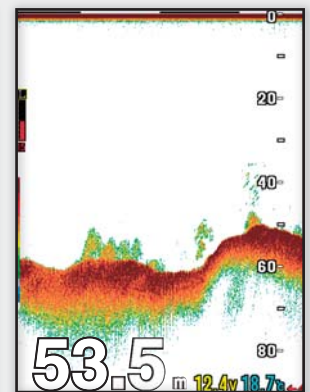

# HE-881

50&200kHz Model

**MADE IN JAPAN**

**Dimension**

**Specifications**

Display	<b>8.4 inch LCD</b>
Number of Pixel	<b>640 × 480</b>
Operating Voltage	<b>11-35V DC</b>
Power Consumption	<b>12W</b>
Display Style	<b>Portrait, Landscape</b>
Dimension	<b>235(H) × 236(W) × 108(D)mm</b>
Weight	<b>Approx. 1.7kg</b>
Frequency & Power Output	<b>50/200kHz , 600W or 1,000W</b>
Depth Range	<b>5 to 1,000 Meters / Fathoms / Brazas 15 to 3,000 Feet</b>
Sweep Speed	<b>6 steps plus freeze</b>
Fish Alarm	<b>Off / Small / Large</b>
Depth Alarm	<b>Off / In Range / Out Range</b>
Expansion	<b>Off / Auto / Manual / Bottom Lock</b>
Expansion Rate	<b>×2 / ×4 / ×8</b>
Clean Echo	<b>Off / L / H</b>
Pulse Length	<b>Norm / Long</b>
Color Configuration	<b>6 Patterns</b>
Scale Unit	<b>Meters, Fathoms, Feet or Brazas</b>
Water Temperature	<b>Digital &amp; Graph (Optional sensor required)</b>
Water Temp. Alarm	<b>Off / On (Optional sensor required)</b>
Internal Simulation	<b>Off / On</b>
NMEA Output	<b>Depth (DBT sentence) Water Temp. (MTW sentence)</b>
Backlight	<b>Adjustable</b>
Language	<b>English / Spanish / Italian / Portuguese / Chinese / Korean / Thai</b>
Other Functions	<b>Auto Range (Off / On), Auto Gain (Off / Low / High), A-mode (Off / On), Background Color Selection (Black, Blue, White, Darkblue), NMEA Input (GGA, GLL, VTG)</b>

8.4" Clear Display Model

"Multi-Display Split"  
for your Preference

50/200kHz Dual Frequency

**Display View**

Multi-Lingual Menu

Black (Portrait)

White (Portrait)

Landscape