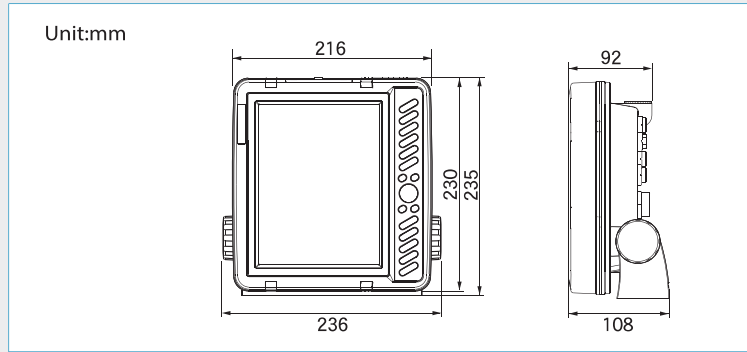

# HE-881

50&200kHz Model

**MADE IN JAPAN**

**Dimension**

**Specifications**

Display	<b>8.4 inch LCD</b>
Number of Pixel	<b>640 × 480</b>
Operating Voltage	<b>11-35V DC</b>
Power Consumption	<b>12W</b>
Display Style	<b>Portrait, Landscape</b>
Dimension	<b>235(H) × 236(W) × 108(D)mm</b>
Weight	<b>Approx. 1.7kg</b>
Frequency & Power Output	<b>50/200kHz , 600W or 1,000W</b>
Depth Range	<b>5 to 1,000 Meters / Fathoms / Brazas 15 to 3,000 Feet</b>
Sweep Speed	<b>6 steps plus freeze</b>
Fish Alarm	<b>Off / Small / Large</b>
Depth Alarm	<b>Off / In Range / Out Range</b>
Expansion	<b>Off / Auto / Manual / Bottom Lock</b>
Expansion Rate	<b>×2 / ×4 / ×8</b>
Clean Echo	<b>Off / L / H</b>
Pulse Length	<b>Norm / Long</b>
Color Configuration	<b>6 Patterns</b>
Scale Unit	<b>Meters, Fathoms, Feet or Brazas</b>
Water Temperature	<b>Digital &amp; Graph (Optional sensor required)</b>
Water Temp. Alarm	<b>Off / On (Optional sensor required)</b>
Internal Simulation	<b>Off / On</b>
NMEA Output	<b>Depth (DBT sentence) Water Temp. (MTW sentence)</b>
Backlight	<b>Adjustable</b>
Language	<b>English / Spanish / Italian / Portuguese / Chinese / Korean / Thai</b>
Other Functions	<b>Auto Range (Off / On), Auto Gain (Off / Low / High), A-mode (Off / On), Background Color Selection (Black, Blue, White, Darkblue), NMEA Input (GGA, GLL, VTG)</b>