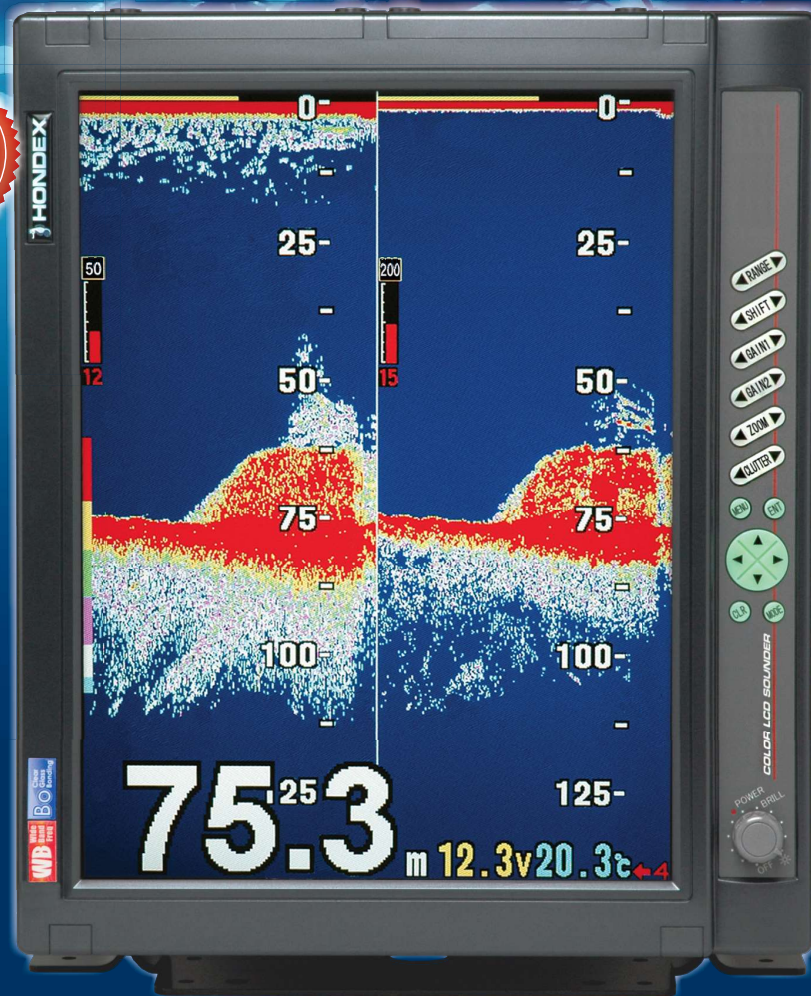

HONDEX®

Wideband Echo Sounder
HE-1511-WB-Bo

Performance Driven Equipment for Commercial Fishing

Wideband Frequency Capability

Wideband Echo Sounder

HE-1511-WB-Bo

15"
model

FROM **1KW** UP TO **5KW**

**OUTPUT
POWER**

FROM **28KHZ** UP TO **220KHZ**

FREQ.

Supporting
New Wideband Transducer
TD360 , TD380 , TD390

■ Specifications

Display	15" Color TFT LCD
Number of Pixel	1024 X 480
Operating Voltage	11-30V DC
Power Consumption	36W
Display Style	Portrait, Landscape
Weight	Approx. 7kg
Output Power	1 to 5kW (Depending on the transducer)
Frequency	Dual frequency from 28 up to 220kHz To use other freq., please ask your dealer.
Depth Range	0 to 2,000 Meters / Fathoms 0 to 6,000 Feet
Max Shift Range	2,000 to 4,000 Meters / Fathoms 6,000 to 8,000 Feet
Auto Range / Auto Shift	OFF / Range / Shift
Auto Gain	OFF / Low / High
A-Mode	OFF / ON
Fish Alarm	OFF / Small / Large
Water Temp. Alarm	OFF / In Range / Out Range (Optional water temp. sensor required)
Depth Alarm	OFF / In Range / Out Range
Expansion Mode	OFF / BL / Auto / Manual
Expansion Rate	X2, X4, X8
Background Color	4 Colors
Color Configuration	5 Patterns
Depth Unit	Meters / Feet / Fathoms
Depth Readout	S / M / L
Scale Line	OFF / ON
Super Range	OFF / ON
Clean Echo	OFF / L / M / H
STC	L / M / H
TX Power	OFF / Low / High
NMEA Output	Depth (DBT sentence) Water Temp. (MTW sentence)

■ In the Box

- Main Unit
- Power Supply Cable (DC07)

DC07

■ Optional Accessories

- Thru-hull Water Temp. Sensor : TC02CS (8P-15m) + TCK01
- Transom Water Temp. Sensor : TC03-05 (8P-5m)
- Transom Water Temp. Sensor : TC03-10 (8P-10m)

TC02CS

TCK01

TC03-05

Wideband Transducer

TD360
(2kW 38-70kHz + 1kW 130-220kHz)

TD380
(3kW 38-70kHz + 1kW 130-220kHz)

TD390
(5kW 38-70kHz)

Traditional Transducer