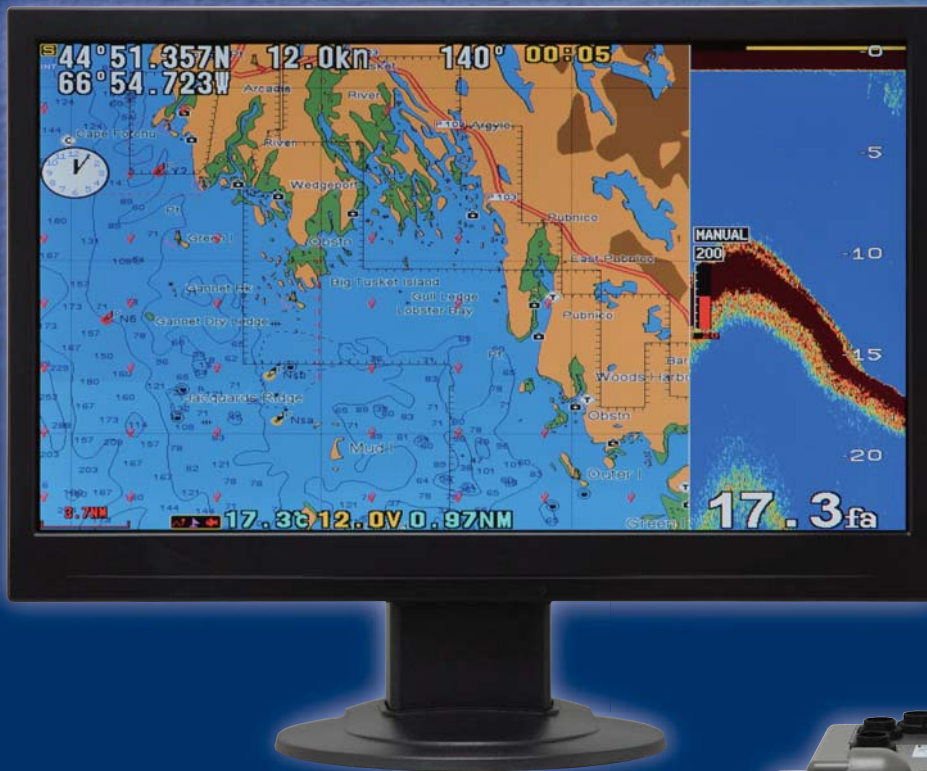

HONDEX®

Black-Box Style Combo
HDX-121-BB

Cost Effective Solution for Commercial Fishing

Simple & Easy Operation

Black-Box Style Combo
HDX-121-BB
Echo Sounder / GPS Plotter
50 & 200kHz Model

Di HONDEX
DIGITAL
TECHNOLOGY

"Di" series utilizing HONDEX's latest digital technology.

Introducing new technology of direct digital conversion. The optimized filtering even for weak signal is now available. "Deeper detection for deep water" and "Higher resolution image for shallow water" are in your hands.

"Di" Features

Dual display for same frequency:

Different gain settings are possible for single frequency image by splitting the image of single frequency to two different screens.

Whole Display Gain Adjustment:

Plotter

Chart	C-MAP SD Card NT+ or MAX
Wake Memory	64,000 points
Mark Memory	48,000 points
Waypoint Memory	1,000 points
Wake Color	7 colors
Route Memory	40 routes

Echo Sounder

Frequency	50&200kHz
Output Power	1kW, 1.8kW
Depth Range	0 - 1,500m (5,000ft) (or fathom/braza)
Background Color	4 colors
Color Configuration	5 patterns