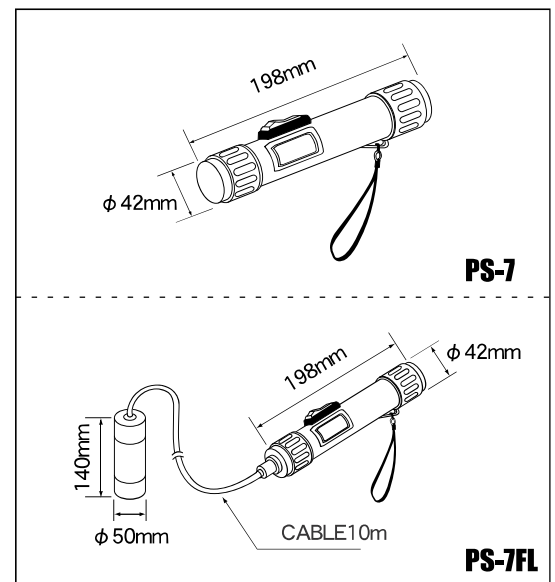

DIMENSIONS

Specifications are subject to change without notice.

● Dealer

HONDA ELECTRONICS CO., LTD.

20 Oyamazuka, Oiwa-cho,
Toyohashi, Aichi 441-3193, Japan

TEL: +81-532-41-2512

<http://www.honda-el.co.jp/en/marine/>

HONDEX® is the registered trademark of HONDA ELECTRONICS CO.,LTD. in the United States, Japan and other countries.

3 OCT 2016